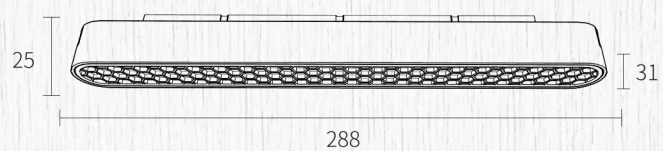

LINEAR LIGHT WITH HONEYCOMB FOR ULTRA THIN TRACK

ITEM NO.	WATT	CRI	VOLTAGE	LUMEN	DIMENSION	LED	SYSTEM OPTIONS
ATF-30-HB300	12W	≥ 90	48V	35.76LM/W	L288*W31*H25MM	OSRAM	0-10V BLUETOOTH

2700 TO 6500 CCT

DIMMABLE & TUNEABLE

SMART LIGHTING
COMPATIBLE