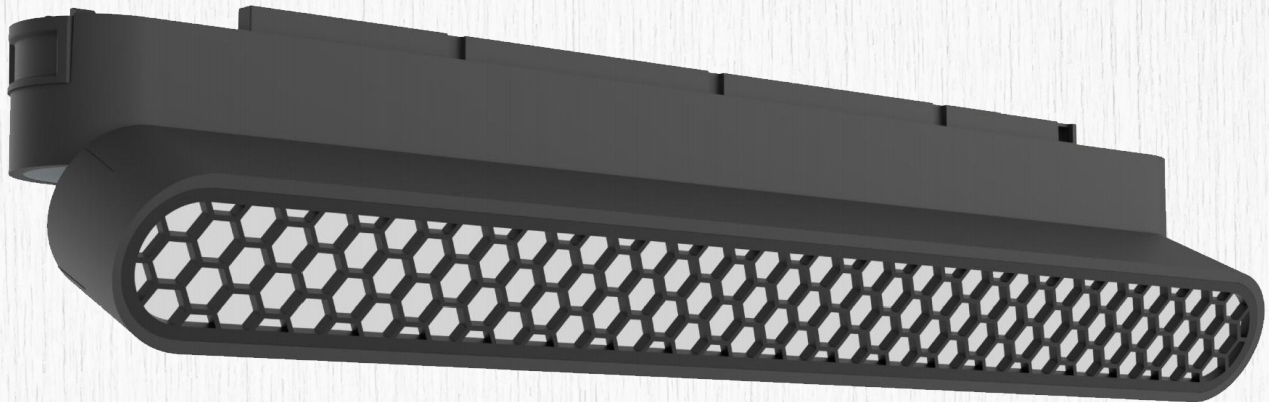

FOLDING LINEAR LIGHT WITH HONEYCOMB FOR ULTRA THIN TRACK

ITEM NO.	WATT	CRI	VOLTAGE	LUMEN	DIMENSION	LED	SYSTEM OPTIONS
ATF-30-Z-HB300	12W	≥ 90	48V	35.76LM/W	L288*W31"H55MM	OSRAM	0-10V BLUETOOTH

2700 TO 6500 CCT

DIMMABLE & TUNEABLE

SMART LIGHTING
COMPATIBLE