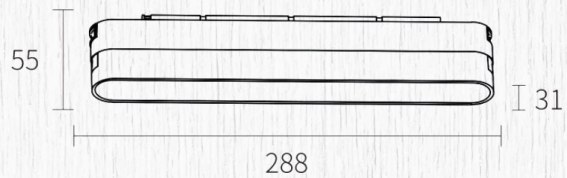

FOLDING DIFFUSER LINEAR LIGHT FOR ULTRA THIN TRACK

ITEM NO.	WATT	CRI	VOLTAGE	LUMEN	DIMENSION	LED	SYSTEM OPTIONS
ATF-30-Z-PC150	8W	≥ 90	48V	79.46LM/W	L288*W31"H55MM	OSRAM	0-10V BLUETOOTH

2700 TO 6500 CCT

DIMMABLE & TUNEABLE

SMART LIGHTING
COMPATIBLE