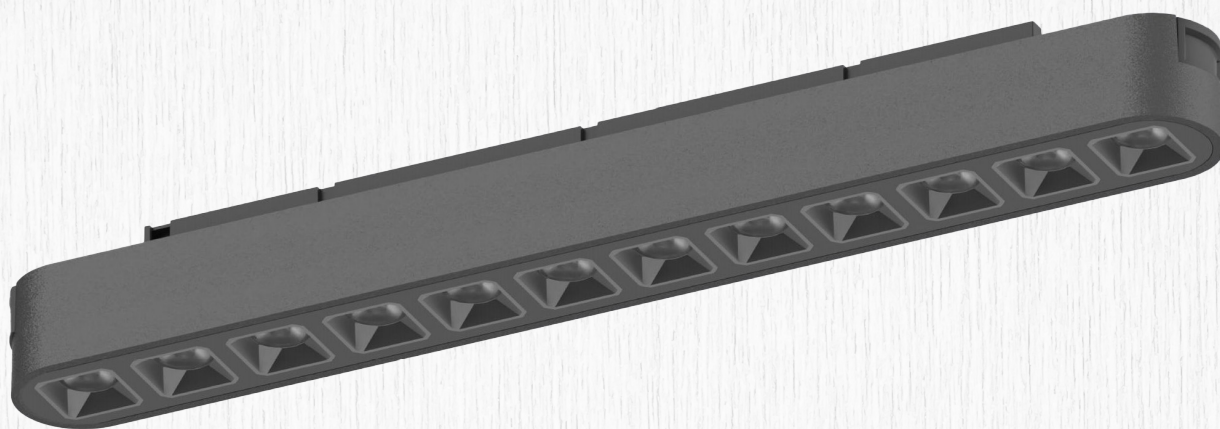

**aetrio**™

It's all about lighting.

**MAGNUM**

SMART MAGNETIC TRACK

# GRILLE LIGHT FOR ULTRA THIN TRACK

ITEM NO.	WATT	CRI	VOLTAGE	LUMEN	DIMENSION	LED	SYSTEM OPTIONS
ATF-30-LB12	20W	≥ 90	48V	76.67LM/W	L288*W31*H25MM	OSRAM	0-10V BLUETOOTH

2700 TO 6500 CCT

DIMMABLE & TUNEABLE