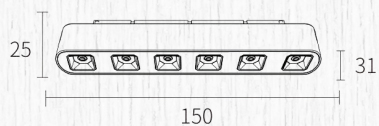

# GRILLE LIGHT FOR ULTRA THIN TRACK

ITEM NO.	WATT	CRI	VOLTAGE	LUMEN	DIMENSION	LED	SYSTEM OPTIONS
ATF-30-LB12	20W	≥ 90	48V	76.67LM/W	L288*W31*H25MM	OSRAM	0-10V BLUETOOTH

2700 TO 6500 CCT

DIMMABLE & TUNEABLE