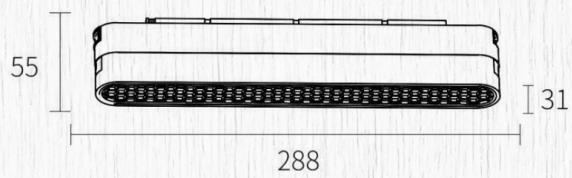

FOLDING LINEAR LIGHT WITH HONEYCOMB FOR ULTRA THIN TRACK

ITEM NO.	WATT	CRI	VOLTAGE	LUMEN	DIMENSION	LED	SYSTEM OPTIONS
ATF-30-Z-HB300	12W	≥ 90	48V	35.76LM/W	L288*W31"H55MM	OSRAM	0-10V BLUETOOTH

2700 TO 6500 CCT

DIMMABLE & TUNEABLE

SMART LIGHTING
COMPATIBLE