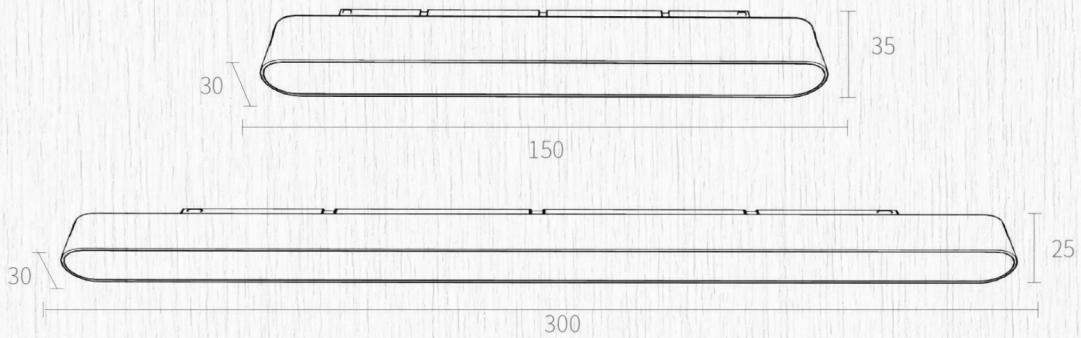

## Four copper wire

Pass-through module

Corner module

Three direction module

Four direction module

IN corner module

## Input module:

Back

Front

# MAGNETIC POWER SUPPLY

ITEM NO.	WATT	INPUT VOLTAGE	OUTPUT VOLTAGE	DIMENSION
UTF-30-100W	100W	220-240V	48V	L150*W30*H3SMM
UTF-30-200W	200W	220-240V	48V	L300*W30*H3SMM

2700 TO 6500 CCT

DIMMABLE & TUNEABLE