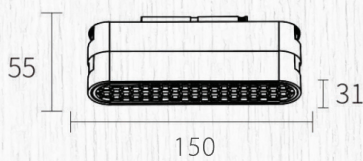

FOLDING LINEAR LIGHT WITH HONEYCOMB FOR ULTRA THIN TRACK

ITEM NO.	WATT	CRI	VOLTAGE	LUMEN	DIMENSION	LED	SYSTEM OPTIONS
ATF-30-Z-HB300	12W	≥ 90	48V	35.76LM/W	L288*W31"H55MM	OSRAM	0-10V BLUETOOTH

2700 TO 6500 CCT

DIMMABLE & TUNEABLE

SMART LIGHTING
COMPATIBLE