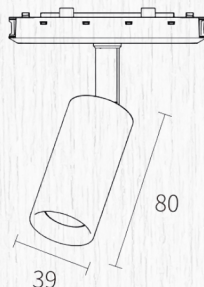

TRACK LIGHT

FOR ULTRA THIN TRACK

ITEM NO.	WATT	CRI	VOLTAGE	LUMEN	DIMENSION	LED	SYSTEM OPTIONS
ATF30-X7W	7W	≥ 92	48V	95.43LM/W	D50*100	OSRAM	0-10V
ATF-30-X-12W	12W	≥ 92	48V	92.24LM/W	D50*140	OSRAM	BLUETOOTH

2700 TO 6500 CCT

DIMMABLE & TUNEABLE

SMART LIGHTING
COMPATIBLE