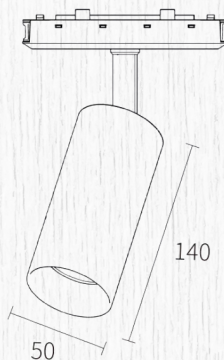

TRACK LIGHT

FOR ULTRA THIN TRACK

ITEM NO.	WATT	CRI	VOLTAGE	LUMEN	DIMENSION	LED	SYSTEM OPTIONS
ATF30-X7W	7W	≥ 92	48V	95.43LM/W	D50*100	OSRAM	0-10V
ATF-30-X-12W	12W	≥ 92	48V	92.24LM/W	D50*140	OSRAM	BLUETOOTH

2700 TO 6500 CCT

DIMMABLE & TUNEABLE

SMART LIGHTING
COMPATIBLE