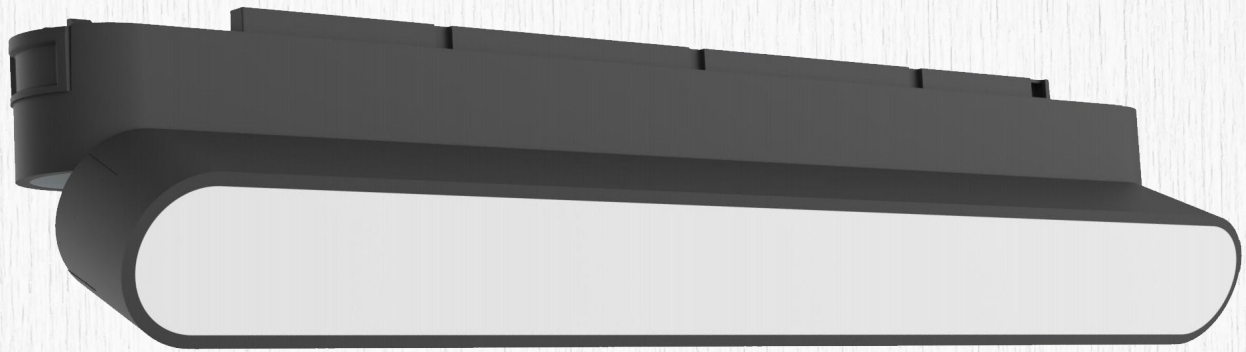

FOLDING DIFFUSER LINEAR LIGHT FOR ULTRA THIN TRACK

ITEM NO.	WATT	CRI	VOLTAGE	LUMEN	DIMENSION	LED	SYSTEM OPTIONS
ATF-30-Z-PC150	8W	≥ 90	48V	79.46LM/W	L288*W31"H55MM	OSRAM	0-10V BLUETOOTH

2700 TO 6500 CCT

DIMMABLE & TUNEABLE

SMART LIGHTING
COMPATIBLE