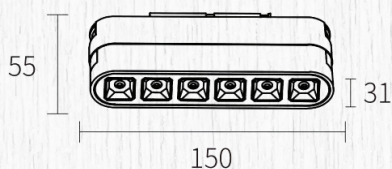

FOLDING GRILLE LIGHT FOR ULTRA THIN TRACK

ITEM NO.	WATT	CRI	VOLTAGE	LUMEN	DIMENSION	LED	SYSTEM OPTIONS
ATF-30-Z-LB6	12W	≥ 90	48V	35.5LM/W	L150*W31"H55MM	OSRAM	0-10V BLUETOOTH

2700 TO 6500 CCT

DIMMABLE & TUNEABLE

SMART LIGHTING
COMPATIBLE