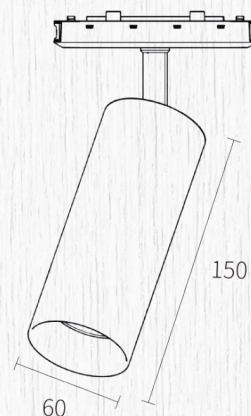

TRACK LIGHT

FOR ULTRA THIN TRACK

ITEM NO.	WATT	CRI	VOLTAGE	LUMEN	DIMENSION	LED	SYSTEM OPTIONS
ATF30-X7W	7W	≥ 92	48V	95.43LM/W	D50*100	OSRAM	0-10V
ATF-30-X-12W	12W	≥ 92	48V	92.24LM/W	D50*140	OSRAM	BLUETOOTH

2700 TO 6500 CCT

DIMMABLE & TUNEABLE

SMART LIGHTING
COMPATIBLE