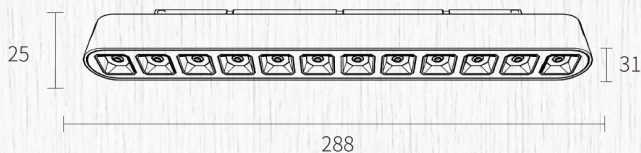

# GRILLE LIGHT FOR ULTRA THIN TRACK

ITEM NO.	WATT	CRI	VOLTAGE	LUMEN	DIMENSION	LED	SYSTEM OPTIONS
ATF-30-LB12	20W	≥ 90	48V	76.67LM/W	L288*W31*H25MM	OSRAM	0-10V BLUETOOTH

2700 TO 6500 CCT

DIMMABLE & TUNEABLE