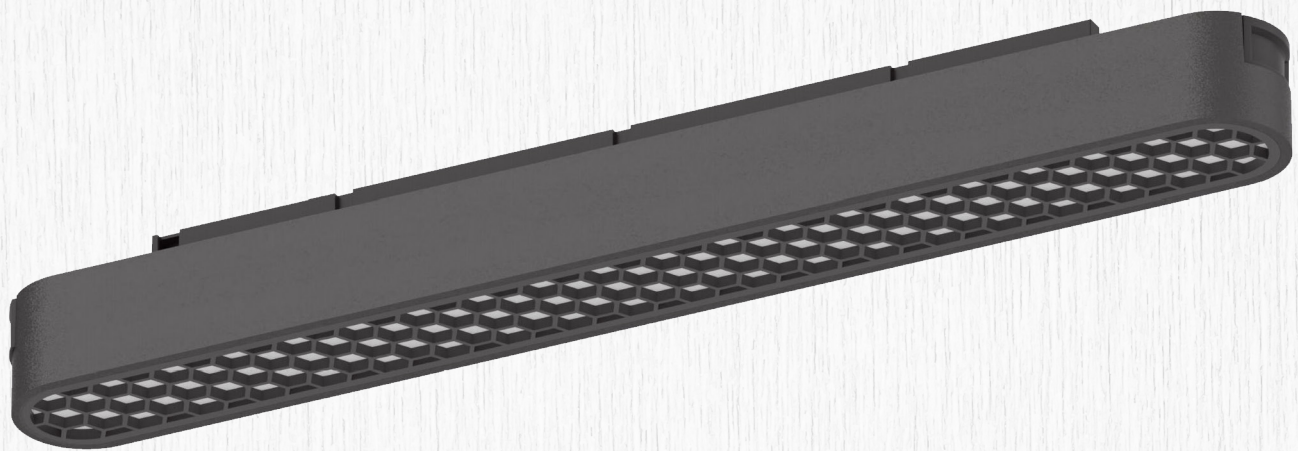

LINEAR LIGHT WITH HONEYCOMB FOR ULTRA THIN TRACK

ITEM NO.	WATT	CRI	VOLTAGE	LUMEN	DIMENSION	LED	SYSTEM OPTIONS
ATF-30-HB300	12W	≥ 90	48V	35.76LM/W	L288*W31*H25MM	OSRAM	0-10V BLUETOOTH

2700 TO 6500 CCT

DIMMABLE & TUNEABLE

SMART LIGHTING
COMPATIBLE