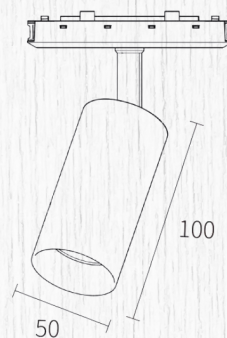

TRACK LIGHT

FOR ULTRA THIN TRACK

ITEM NO.	WATT	CRI	VOLTAGE	LUMEN	DIMENSION	LED	SYSTEM OPTIONS
ATF30-X7W	7W	≥ 92	48V	95.43LM/W	D50*100	OSRAM	0-10V
ATF-30-X-12W	12W	≥ 92	48V	92.24LM/W	D50*140	OSRAM	BLUETOOTH

2700 TO 6500 CCT

DIMMABLE & TUNEABLE

SMART LIGHTING
COMPATIBLE