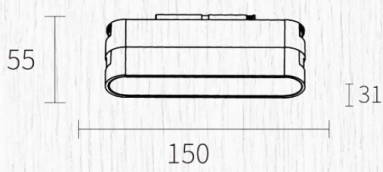

FOLDING DIFFUSER LINEAR LIGHT FOR ULTRA THIN TRACK

ITEM NO.	WATT	CRI	VOLTAGE	LUMEN	DIMENSION	LED	SYSTEM OPTIONS
ATF-30-Z-PC150	8W	≥ 90	48V	79.46LM/W	L288*W31"H55MM	OSRAM	0-10V BLUETOOTH

2700 TO 6500 CCT

DIMMABLE & TUNEABLE

SMART LIGHTING
COMPATIBLE