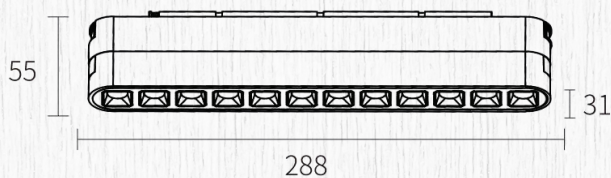

FOLDING GRILLE LIGHT FOR ULTRA THIN TRACK

ITEM NO.	WATT	CRI	VOLTAGE	LUMEN	DIMENSION	LED	SYSTEM OPTIONS
ATF-30-Z-LB6	12W	≥ 90	48V	35.5LM/W	L150*W31"H55MM	OSRAM	0-10V BLUETOOTH

2700 TO 6500 CCT

DIMMABLE & TUNEABLE

SMART LIGHTING
COMPATIBLE