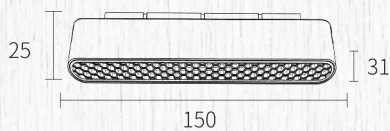

LINEAR LIGHT WITH HONEYCOMB FOR ULTRA THIN TRACK

ITEM NO.	WATT	CRI	VOLTAGE	LUMEN	DIMENSION	LED	SYSTEM OPTIONS
ATF-30-HB300	12W	≥ 90	48V	35.76LM/W	L288*W31*H25MM	OSRAM	0-10V BLUETOOTH

2700 TO 6500 CCT

DIMMABLE & TUNEABLE

SMART LIGHTING
COMPATIBLE