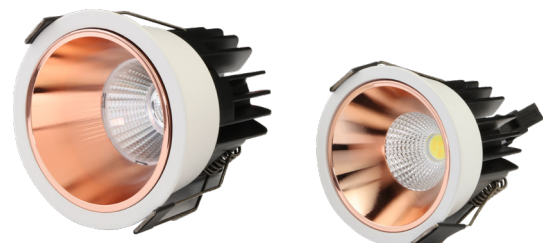

CODE	WATT	LUMENS	SHAPE	DIMENSION (INCHES)	CUTTING (INCHES)
A225CB	7 W (3 IN 1)	>70	RND	A- 2.50 X B- 2.75	C- 2.00
A226CB	12 W (3 IN 1)	>70	RND	A- 3.25 X B- 3.00	C- 2.25