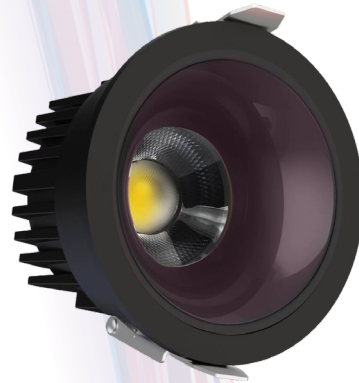

PREMIUM

FUSION COB

AVAILABLE COLOUR

2700 TO
6500
CCT

DIMMABLE
&
TUNEABLE

SMART
LIGHTING
COMPATIBLE

ANTI GLARE
MULTICOLOUR
REFLECTOR

CODE	WATT	LUMENS	DIAMETER (INCHES)	CUTOUT (INCHES)	HEIGHT
A415	7W	350	62 MM	55 MM	58 MM
A416	12W	350	85 MM	75 MM	63 MM
A417	18W	350	105 MM	95 MM	63 MM