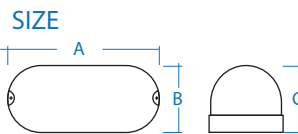

IP 65 BULKHEAD

AVAILABLE COLOUR

CODE	WATT	LUMENS	SHAPE	DIMENSION (INCHES)
A0690T	10 WATT (WH / WW)	>100	OVAL	A- 6.75 X B- 1.75 X C- 2.0
A127BK	20 WATT (WH)	>100	OVAL	A- 8.25 X B- 4.0 X C- 2.25