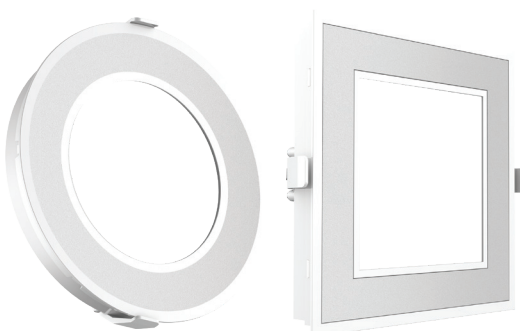

MINT PC PANEL

2700 TO
6500
CCT

DIMMABLE
&
TUNEABLE

SMART
LIGHTING
COMPATIBLE

CODE	WATT	LUMENS	SHAPE	DIAMETER IN INCH	CUTOUT IN INCH
A423	12 W	>90	RD/SQ	6.5	6.00