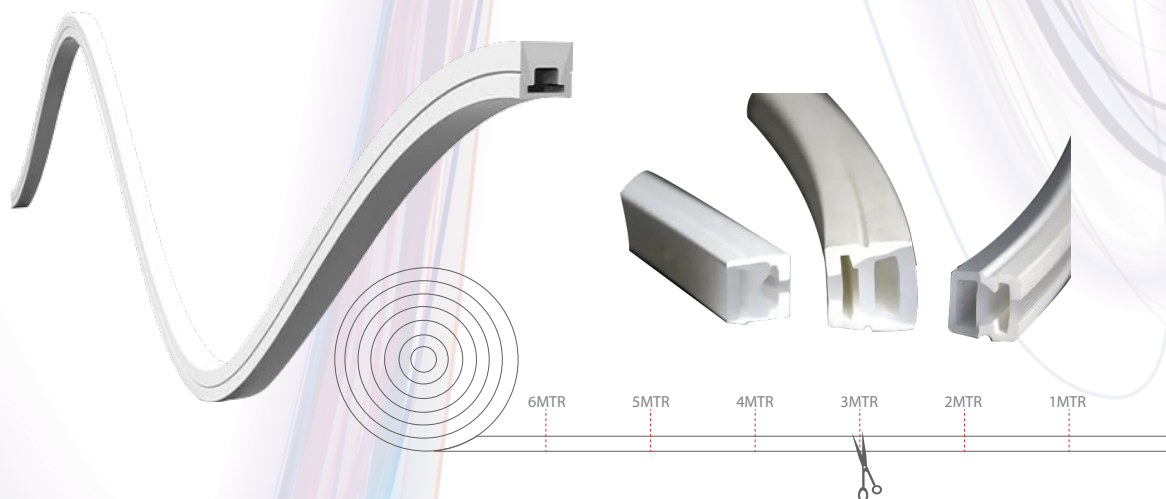

SILICON CONCEALED PROFILE

CODE	SIZE	LENGTH
AC1010	1010MM	100 MTR ROLL
AC1510	1510MM	100 MTR ROLL