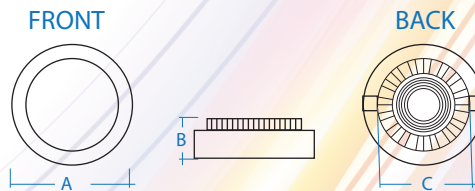

NOVA DOWN LIGHT METAL

AVAILABLE COLOUR

CODE	WATT	LUMENS	SHAPE	DIAMETER (INCHES)	CUTOUT (INCHES)
A1004DL	12 W	>90	RD	A- 4.70 X B- 2	4.30
A1005DL	18 W	>90	RD	A- 5.90 X B- 2	5.50