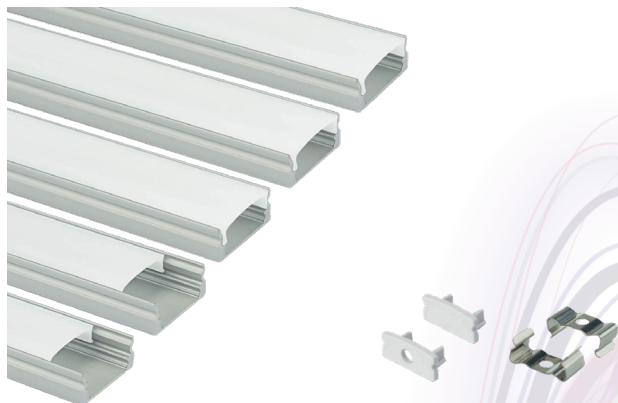

## METAL CONCEALED PROFILE

CODE	SIZE	LENGTH
AC8MM	8MM	2MTR
AC12MM	12MM	2MTR
AC17MM	17MM	2MTR
AC25MM	25MM	2MTR
AC50MM	50MM	2MTR