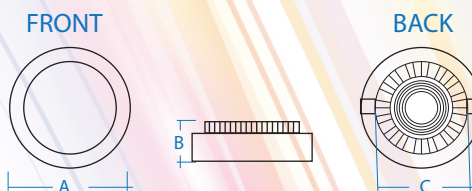

## NOVA DOWN LIGHT METAL

2700 TO  
6500  
CCT

DIMMABLE  
&  
TUNEABLE

SMART  
LIGHTING  
COMPATIBLE

AVAILABLE COLOUR

3in1

CODE	WATT	LUMENS	SHAPE	DIAMETER (INCHES)	CUTOUT (INCHES)
A1004DL3X1	12 W	>90	RD	A- 4.70 X B- 2	4.30
A1005DL3X1	18 W	>90	RD	A- 5.90 X B- 2	5.50