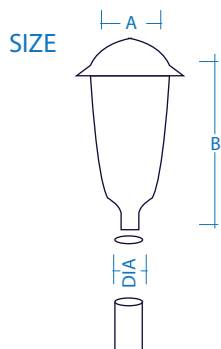

GATE LIGHT

AVAILABLE COLOUR