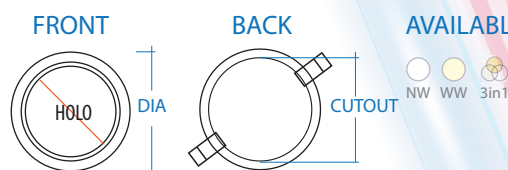

MINT PC PANEL

2700 TO
6500
CCT

DIMMABLE
&
TUNEABLE

SMART
LIGHTING
COMPATIBLE

CODE	WATT	LUMENS	SHAPE	DIAMETER IN INCH	CUTOUT IN INCH
A423	12 W	>90	RD/SQ	6.5	6.00