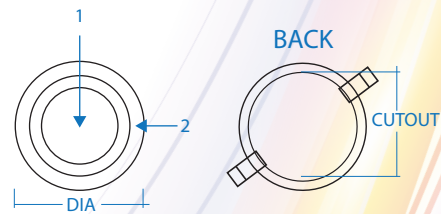

SHINE

DOUBLE COLOUR