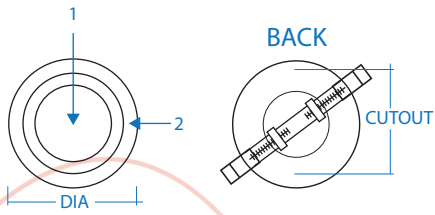

SHINE 2.0

ADJUSTABLE DOUBLE COLOUR

AVAILABLE COLOUR

CODE	PANEL	LUMENS	SHAPE	DIAMETER (INCHES)	CUTOUT (INCHES)
A401DCL	8+3 PANEL	>90	RD	4.50	2-3